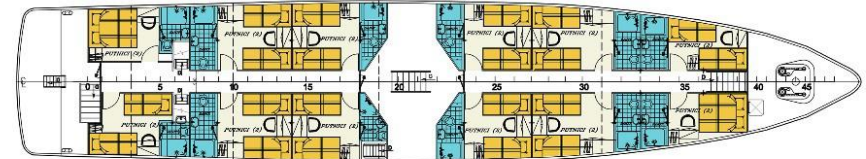

## Specifications:

Length	35 m
Width	7 m
Launched	1983 / 2014
Sun Deck	2 x 70m <sup>2</sup>
Crew members	6/7

## Cabins:

Total:	16 guest cabins
Upper deck:	-
Main deck:	7 Double/twin 5 Double
Lower deck:	4 Triple (double + bunk beds)

Additional cabin for tour manager

UPPER DECK

MAIN DECK

LOWER DECK