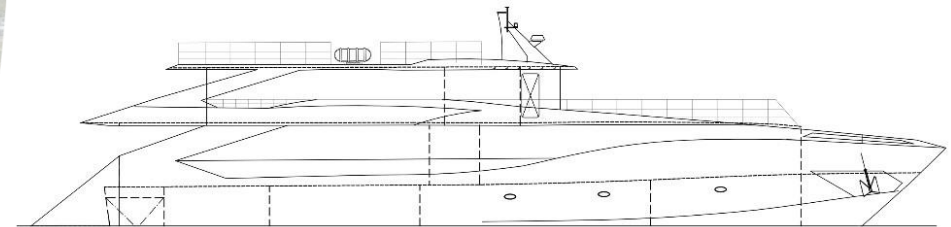

MV SEAGULL

Max. 32 persons

Specifications:

Length	35 m
Width	7 m
Launched	1983 / 2014
Sun Deck	2 x 70m²
Crew members	6/7

Cabins:

Total:	16 guest cabins
Upper deck:	-
Main deck:	7 Double/twin 5 Double
Lower deck:	4 Triple (double + bunk beds)

Additional cabin for tour manager

UPPER DECK