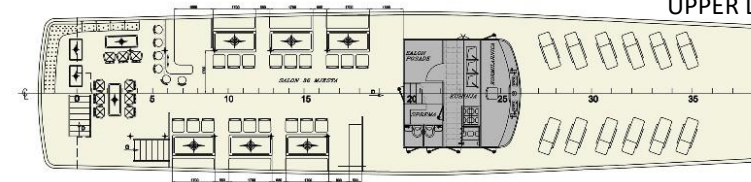

## Specifications:

Length	35 m
Width	7 m
Launched	1983 / 2014
Sun Deck	2 x 70m <sup>2</sup>
Crew members	6/7

## Cabins:

Total:	16 guest cabins
Upper deck:	-
Main deck:	7 Double/twin 5 Double
Lower deck:	4 Triple (double + bunk beds)

Additional cabin for tour manager

UPPER DECK

MAIN DECK

LOWER DECK