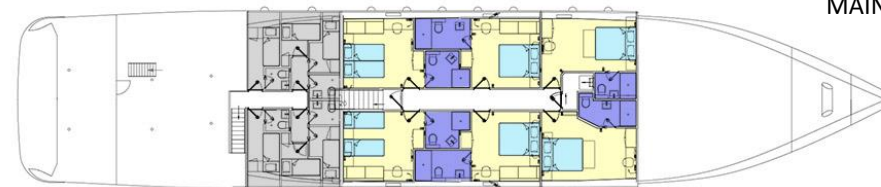

MV NAUTILUS

Max. 38 persons

UPPER DECK

MAIN DECK

LOWER DECK

Specifications:

Length	49 m
Width	8,8 m
Launched	2019 TBA
Sun Deck	
Crew members	
Dining area on main deck	
Hot tub	

Cabins:

Total:	19 guest cabins
Upper deck:	1 Double / Twin
Main deck:	4 Double
	5 Double / Twin
Lower deck:	1 Double
	1 Twin
	6 Double / Twin
	1 Triple

Additional cabin for tour manager