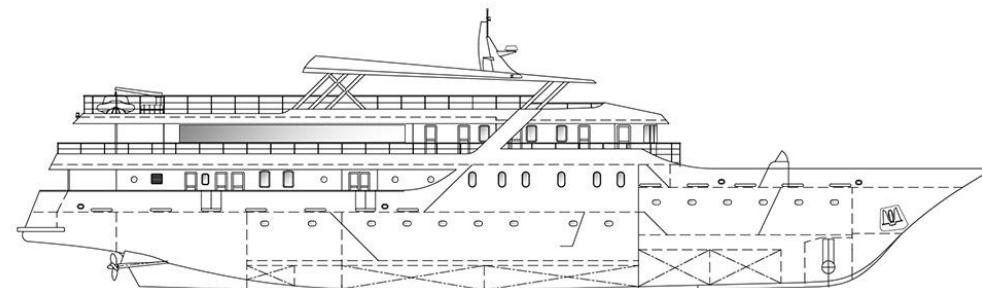

MV NAUTILUS

Max. 38 persons

UPPER DECK

MAIN DECK

LOWER DECK

Specifications:

Length	49 m
Width	8,8 m
Launched	2019 TBA
Sun Deck	
Crew members	
Dining area on main deck	
Hot tub	

Cabins:

Total:	19 guest cabins
Upper deck:	1 Double / Twin
Main deck:	4 Double
	5 Double / Twin
Lower deck:	1 Double
	1 Twin
	6 Double / Twin
	1 Triple

Additional cabin for tour manager