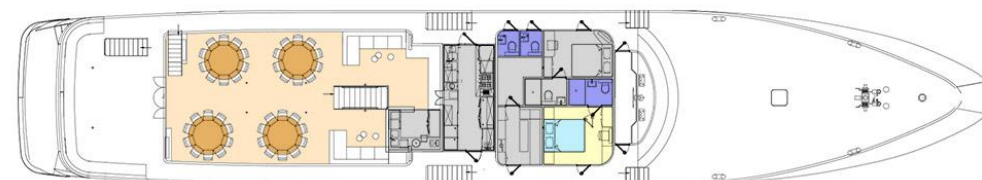

MV NAUTILUS

Max. 38 persons

UPPER DECK

MAIN DECK

LOWER DECK

Specifications:

Length	49 m
Width	8,8 m
Launched	2019 TBA
Sun Deck	
Crew members	
Dining area on main deck	
Hot tub	

Cabins:

Total:	19 guest cabins
Upper deck:	1 Double / Twin
Main deck:	4 Double
	5 Double / Twin
Lower deck:	1 Double
	1 Twin
	6 Double / Twin
	1 Triple

Additional cabin for tour manager