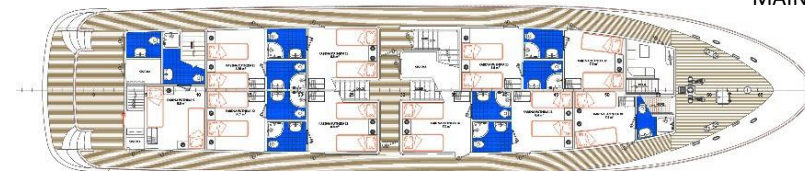

MV MOONLIGHT

Max. 36 persons

SUN DECK

UPPER DECK

MAIN DECK

LOWER DECK

Specifications:

Length	37,4 m
Width	8,2 m
Launched	2017
Sun Deck	150 m ²
Crew members	6/7

Cabins:

Total:	18 guest cabins
Upper deck:	-
Main deck:	2 Double/twin
	3 Double
	5 Twin
Lower deck:	4 Double/twin
	4 Triple

Additional cabin for tour manager