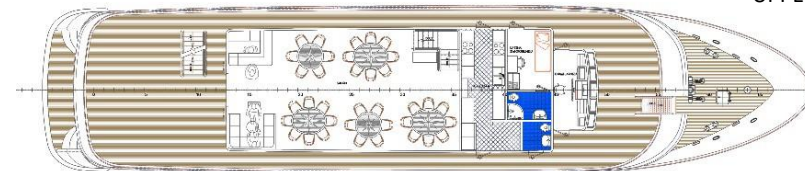

MV MOONLIGHT

Max. 36 persons

SUN DECK

UPPER DECK

MAIN DECK

LOWER DECK

Specifications:

Length	37,4 m
Width	8,2 m
Launched	2017
Sun Deck	150 m ²
Crew members	6/7

Cabins:

Total:	18 guest cabins
Upper deck:	-
Main deck:	2 Double/twin
	3 Double
	5 Twin
Lower deck:	4 Double/twin
	4 Triple

Additional cabin for tour manager