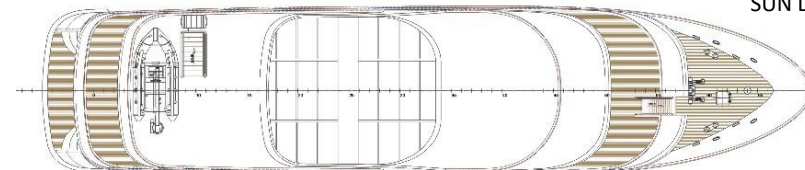

MV MOONLIGHT

Max. 36 persons

SUN DECK

UPPER DECK

MAIN DECK

LOWER DECK

Specifications:

Length	37,4 m
Width	8,2 m
Launched	2017
Sun Deck	150 m ²
Crew members	6/7

Cabins:

Total:	18 guest cabins
Upper deck:	-
Main deck:	2 Double/twin
	3 Double
	5 Twin
Lower deck:	4 Double/twin
	4 Triple

Additional cabin for tour manager