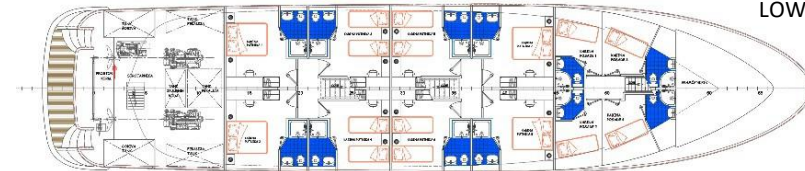

MV MOONLIGHT

Max. 36 persons

SUN DECK

UPPER DECK

MAIN DECK

LOWER DECK

Specifications:

Length	37,4 m
Width	8,2 m
Launched	2017
Sun Deck	150 m ²
Crew members	6/7

Cabins:

Total:	18 guest cabins
Upper deck:	-
Main deck:	2 Double/twin
	3 Double
	5 Twin
Lower deck:	4 Double/twin
	4 Triple

Additional cabin for tour manager