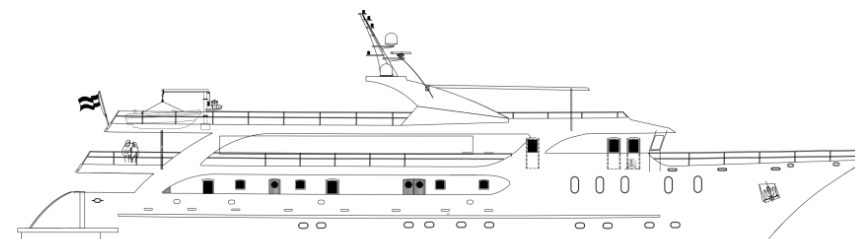

MV MARITIMO

Max. 36 persons

Specifications:

Length	48 m
Width	8,6 m
Launched	2017
Sun Deck	250m ²
Crew members	7/9
Dining area on upper deck	
Hot tub	

Cabins:

Total:	19 guest cabins
Upper deck:	-
Main deck:	6 Double / Twin
	4 Double
	1 Twin
Lower deck:	2 Double
	4 Twin
	2 Triple

Additional cabin for tour manager