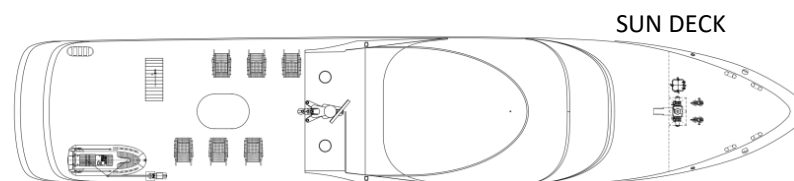

MV MARITIMO

Max. 36 persons

Specifications:

Length	48 m
Width	8,6 m
Launched	2017
Sun Deck	250m ²
Crew members	7/9
Dining area on upper deck	
Hot tub	

Cabins:

Total:	19 guest cabins
Upper deck:	-
Main deck:	6 Double / Twin
	4 Double
	1 Twin
Lower deck:	2 Double
	4 Twin
	2 Triple

Additional cabin for tour manager