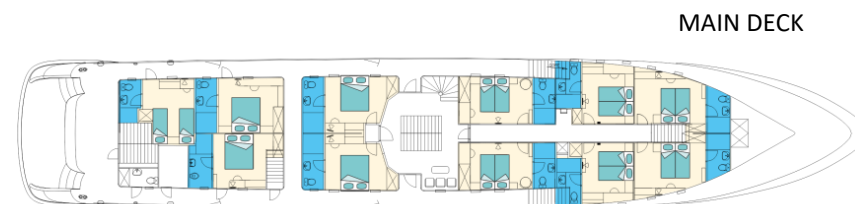

MV MARITIMO

Max. 36 persons

Specifications:

Length	48 m
Width	8,6 m
Launched	2017
Sun Deck	250m ²
Crew members	7/9
Dining area on upper deck	
Hot tub	

Cabins:

Total:	19 guest cabins
Upper deck:	-
Main deck:	6 Double / Twin
	4 Double
	1 Twin
Lower deck:	2 Double
	4 Twin
	2 Triple

Additional cabin for tour manager