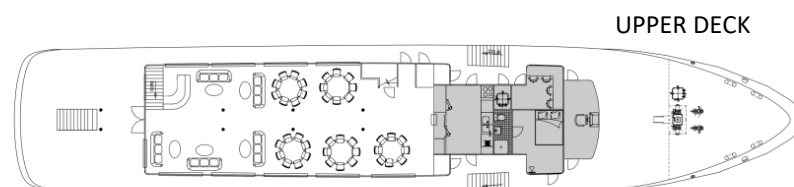

MV MARITIMO

Max. 36 persons

Specifications:

Length	48 m
Width	8,6 m
Launched	2017
Sun Deck	250m ²
Crew members	7/9
Dining area on upper deck	
Hot tub	

Cabins:

Total:	19 guest cabins
Upper deck:	-
Main deck:	6 Double / Twin
	4 Double
	1 Twin
Lower deck:	2 Double
	4 Twin
	2 Triple

Additional cabin for tour manager