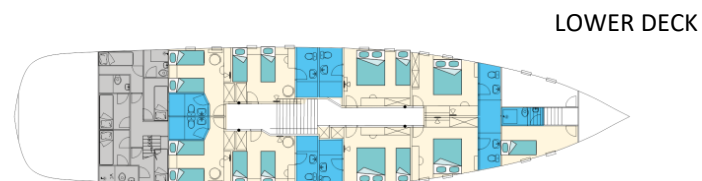

MV MARITIMO

Max. 36 persons

Specifications:

Length	48 m
Width	8,6 m
Launched	2017
Sun Deck	250m ²
Crew members	7/9
Dining area on upper deck	
Hot tub	

Cabins:

Total:	19 guest cabins
Upper deck:	-
Main deck:	6 Double / Twin
	4 Double
	1 Twin
Lower deck:	2 Double
	4 Twin
	2 Triple

Additional cabin for tour manager