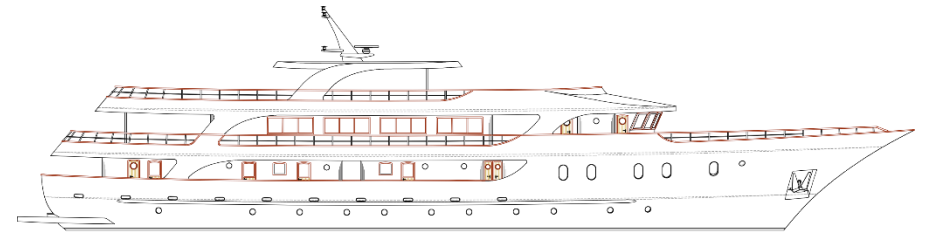

# MV FUTURA

Max. 38 persons

SUN DECK

UPPER DECK

MAIN DECK

LOWER DECK

### Specifications:

Length	47 m
Width	9 m
Launched	2013
Refurbished	2017
Sun Deck	200 m <sup>2</sup>
Crew members	7/9
Dining area on upper deck	
Hot tub	