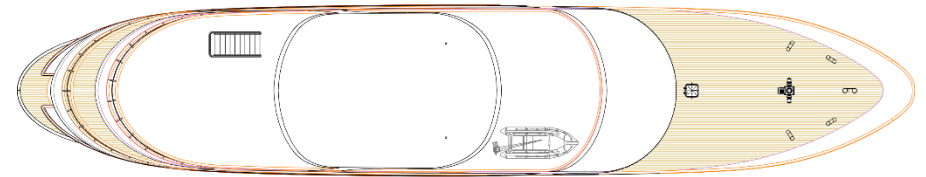

# MV FUTURA

Max. 38 persons

SUN DECK

UPPER DECK

MAIN DECK

LOWER DECK

### Specifications:

Length	47 m
Width	9 m
Launched	2013
Refurbished	2017
Sun Deck	200 m <sup>2</sup>
Crew members	7/9
Dining area on upper deck	
Hot tub	

### Cabins:

Total:	19 guest cabins
Upper deck:	-
Main deck:	10 Double / Twin 1 Twin
Lower deck:	5 Double / Twin 3 Twin

Additional cabin for tour manager