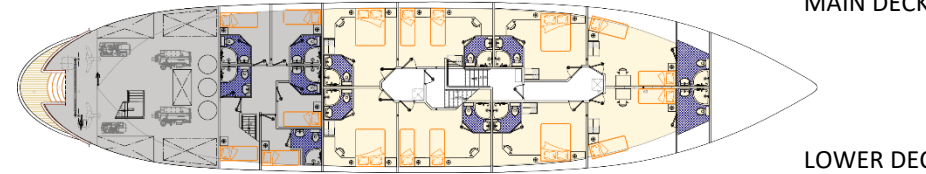

# MV FUTURA

Max. 38 persons

SUN DECK

UPPER DECK

MAIN DECK

LOWER DECK

### Specifications:

Length	47 m
Width	9 m
Launched	2013
Refurbished	2017
Sun Deck	200 m <sup>2</sup>
Crew members	7/9
Dining area on upper deck	
Hot tub	