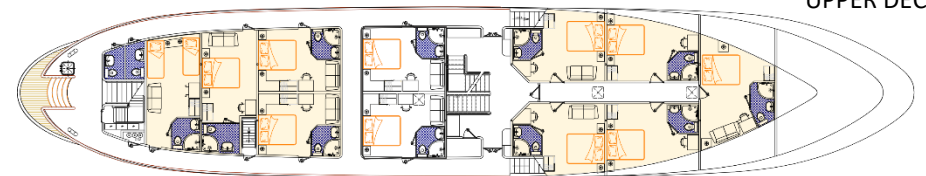

# MV FUTURA

Max. 38 persons

SUN DECK

UPPER DECK

MAIN DECK

LOWER DECK

### Specifications:

Length	47 m
Width	9 m
Launched	2013
Refurbished	2017
Sun Deck	200 m <sup>2</sup>
Crew members	7/9
Dining area on upper deck	
Hot tub	

### Cabins:

Total:	19 guest cabins
Upper deck:	-
Main deck:	10 Double / Twin 1 Twin
Lower deck:	5 Double / Twin 3 Twin

Additional cabin for tour manager