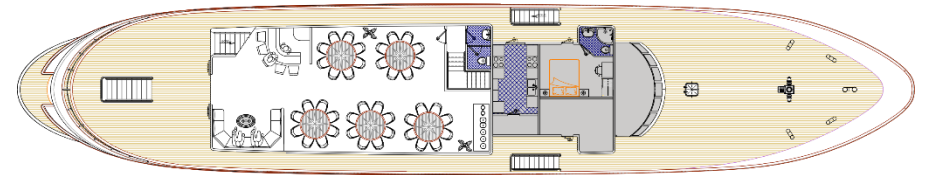

# MV FUTURA

Max. 38 persons

SUN DECK

UPPER DECK

MAIN DECK

LOWER DECK

### Specifications:

Length	47 m
Width	9 m
Launched	2013
Refurbished	2017
Sun Deck	200 m <sup>2</sup>
Crew members	7/9
Dining area on upper deck	
Hot tub	