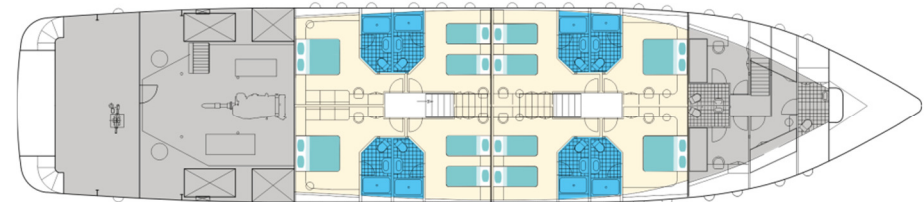

# MV FANTAZIJA

Max. 36 persons

UPPER DECK

MAIN DECK

LOWER DECK

## Specifications:

Length	42,8 m
Width	8,8 m
Built	2015
Sun Deck	200 m <sup>2</sup>
Crew members	7/9
Salon on main deck	
Hot Tub	

## Cabins:

Total:	19 guest cabins
Upper deck:	3 Double 4 Twin
Main deck:	4 Double
Lower deck:	6 Twin 2 Triple

Additional cabin for tour manager