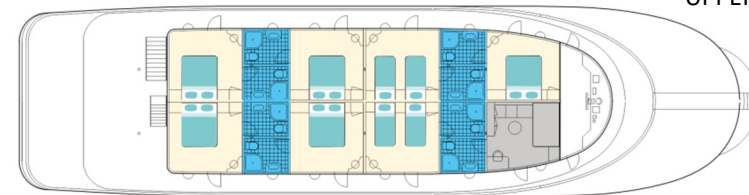

# MV FANTAZIJA

Max. 36 persons

UPPER DECK

MAIN DECK

LOWER DECK

## Specifications:

Length	42,8 m
Width	8,8 m
Built	2015
Sun Deck	200 m <sup>2</sup>
Crew members	7/9
Salon on main deck	
Hot Tub	

## Cabins:

Total:	19 guest cabins
Upper deck:	3 Double 4 Twin
Main deck:	4 Double
Lower deck:	6 Twin 2 Triple

Additional cabin for tour manager