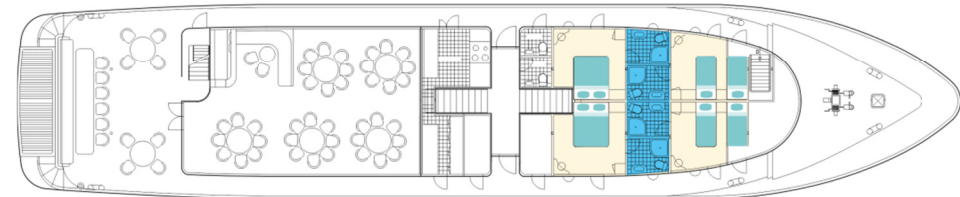

# MV FANTAZIJA

Max. 36 persons

UPPER DECK

MAIN DECK

LOWER DECK

## Specifications:

Length	42,8 m
Width	8,8 m
Built	2015
Sun Deck	200 m <sup>2</sup>
Crew members	7/9
Salon on main deck	
Hot Tub	

## Cabins:

Total:	19 guest cabins
Upper deck:	3 Double 4 Twin
Main deck:	4 Double
Lower deck:	6 Twin 2 Triple

Additional cabin for tour manager