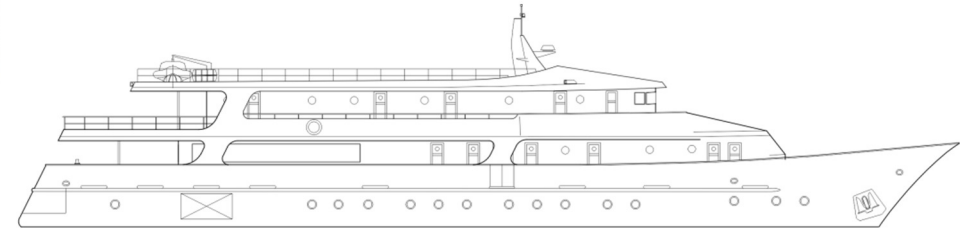

# MV FANTAZIJA

Max. 36 persons

UPPER DECK

MAIN DECK

LOWER DECK

## Specifications:

Length	42,8 m
Width	8,8 m
Built	2015
Sun Deck	200 m <sup>2</sup>
Crew members	7/9
Salon on main deck	
Hot Tub	