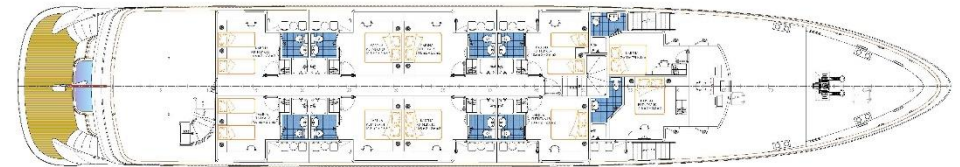

NEW IN 2020

MV AURELIA

Max. 36 persons

UPPER DECK

MAIN DECK

LOWER DECK

Specifications:

Length 49,78 m
Width 8,63 m
Launched under construction
Crew members 7/9

Dinning are on upper deck
Hot tub
Sun Deck

Cabins:

Total: 19 guest cabins
Upper deck: 9 double/twin+balcony
Main deck: 2 double/twin
Lower deck 8 double/twin
Additional cabin for tour manager