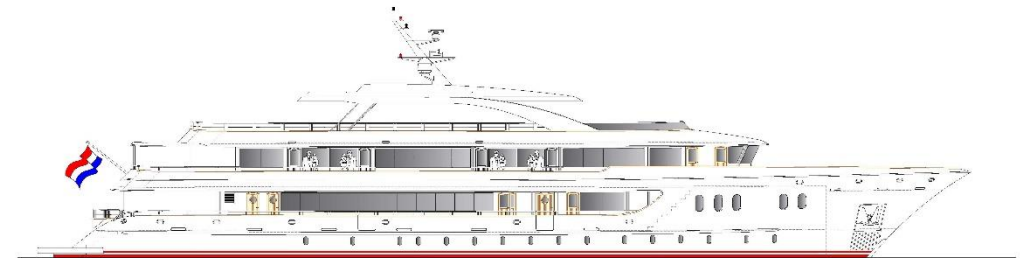

NEW IN 2020

MV AURELIA

Max. 36 persons

UPPER DECK

MAIN DECK

LOWER DECK

Specifications:

Length 49,78 m
Width 8,63 m
Launched under construction
Crew members 7/9

Dinning are on upper deck
Hot tub
Sun Deck

Cabins:

Total: 19 guest cabins
Upper deck: 9 double/twin+balcony
Main deck: 2 double/twin
Lower deck 8 double/twin
Additional cabin for tour manager