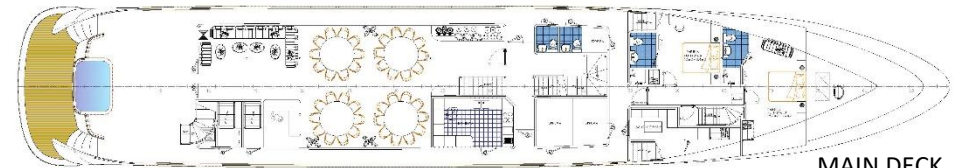

NEW IN 2020

MV AURELIA

Max. 36 persons

UPPER DECK

MAIN DECK

LOWER DECK

Specifications:

Length 49,78 m
Width 8,63 m
Launched under construction
Crew members 7/9

Dinning are on upper deck
Hot tub
Sun Deck

Cabins:

Total: 19 guest cabins
Upper deck: 9 double/twin+balcony
Main deck: 2 double/twin
Lower deck 8 double/twin
Additional cabin for tour manager