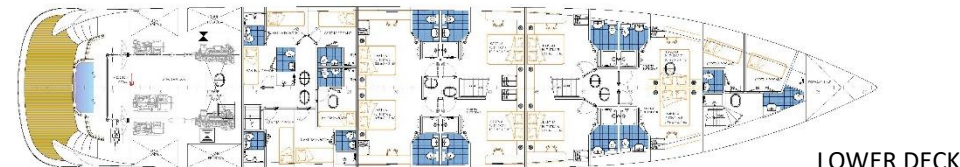

NEW IN 2020

MV AURELIA

Max. 36 persons

UPPER DECK

MAIN DECK

LOWER DECK

Specifications:

Length 49,78 m
Width 8,63 m
Launched under construction
Crew members 7/9

Dinning are on upper deck
Hot tub
Sun Deck

Cabins:

Total: 19 guest cabins
Upper deck: 9 double/twin+balcony
Main deck: 2 double/twin
Lower deck 8 double/twin
Additional cabin for tour manager